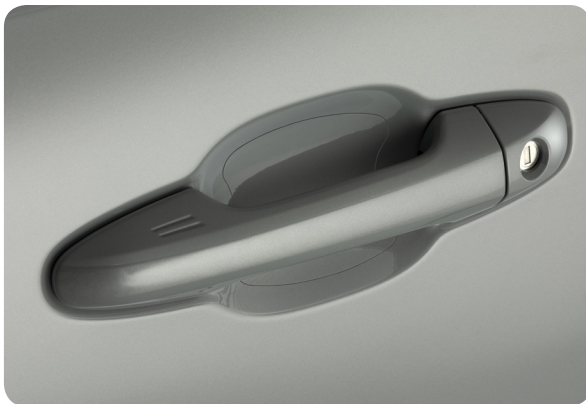

EXTERIOR ACCESSORIES

toyota.com/accessories

PAINT PROTECTION FILM¹

Genuine Toyota paint protection film helps protect paint finish from chips and scratches.

- Multiple film layers of durable, nearly invisible urethane provide protection and resist discoloration
- Designed for specific sections of the vehicle that are most prone to chipping
- Available in a kit for hood, fenders, mirror, backs, and door cups and in a kit for the front bumper

HOOD AND FENDERS

DOOR CUPS