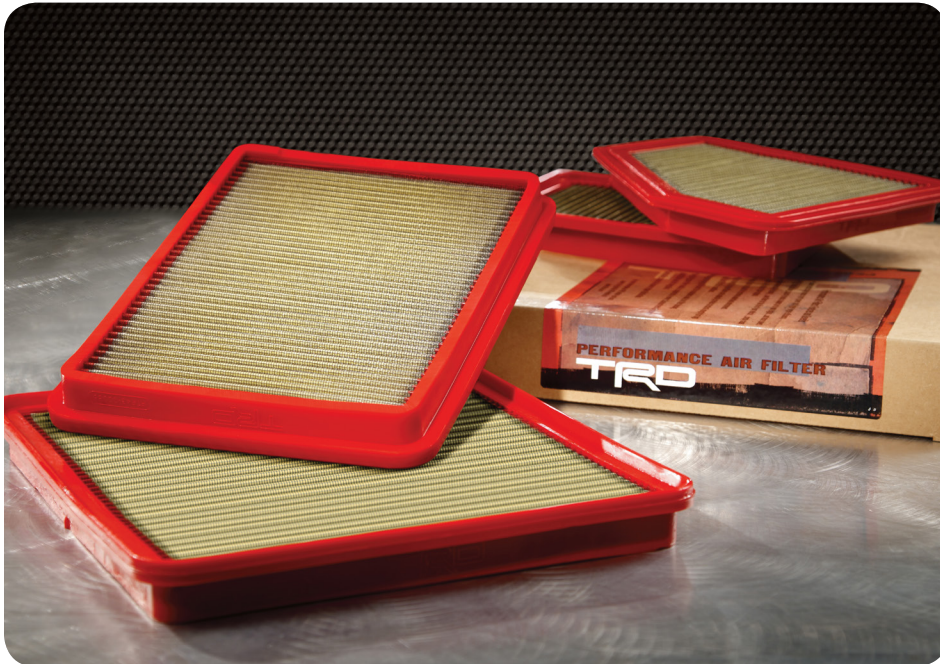

TRD AIR FILTER

For optimal engine protection and performance, the TRD air filter offers superb filtration and enhanced airflow.

- Four-ply filter element features durable, epoxy-coated mesh enclosure and elastomeric seal to help optimize a precise, leak-free fit
- Washable and reusable—regular cleaning and reoiling ensures free airflow and top performance
- TRD air filter cleaning kit also available