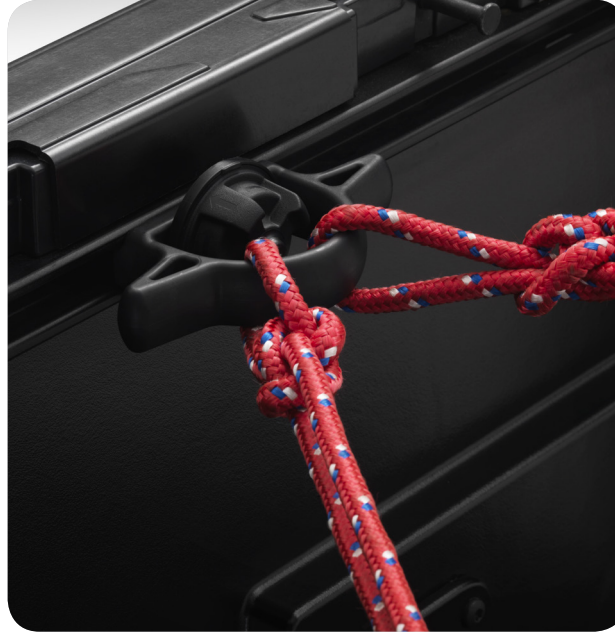

CARGO NET EXTERIOR⁵

This outdoor-grade cargo net is perfect for keeping smaller, lightweight items from sliding around or getting damaged.

- Easy installation attaches to hooks and tabs in cargo area
- Rotates for various configurations including lying flat above cargo
- Elastic-mesh netting is durable and stain-resistant

- Made from light-weight aluminum and premium vinyl materials
- Easy and quick operation allows you to fold it forward when hauling larger items
- Designed specifically for Tacoma

EXTERIOR ACCESSORIES

toyota.com/accessories

TRUCK BED D-RINGS

Secure your cargo with confidence, thanks to these loop and bolt D-rings.

- Can be used with ratchet-type tie-downs or heavy-gauge rope
- Constructed from durable steel and painted black for an integrated look