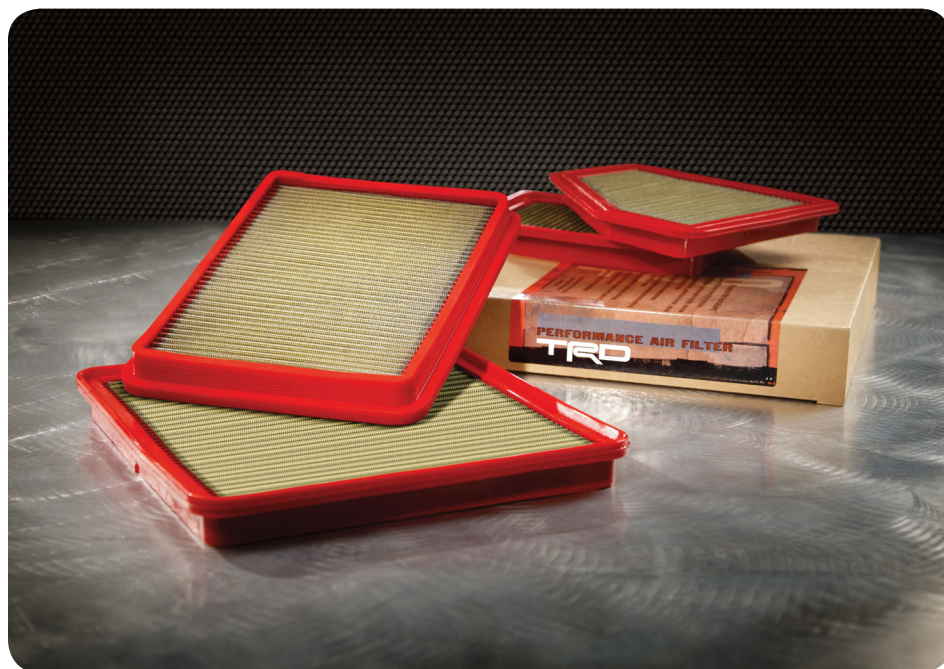

TRD AIR FILTER

For optimal engine protection and performance, the TRD air filter offers superb filtration and enhanced airflow.

- Four-ply filter element features durable, epoxy-coated mesh enclosure and elastomeric seal to help optimize a precise, leak-free fit.