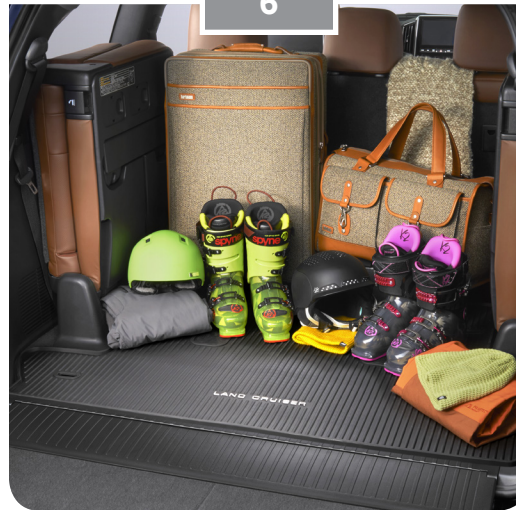

INTERIOR

6

We've got the perfect interior accessories for maximizing style and comfort. Upgrade your Land Cruiser with the only accessories that are built with the legendary quality standards set by Toyota for fit and finish.