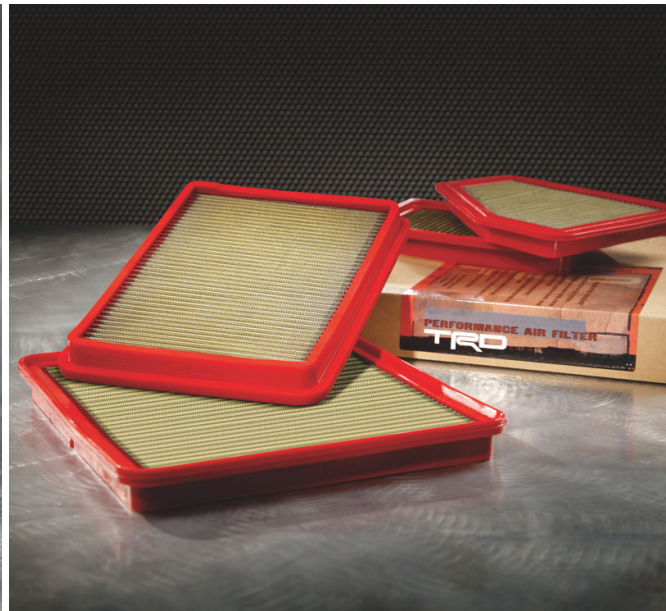

- Lowers the C-HR center of gravity by approximately 1-in. (front and rear)
- Designed by TRD engineers to work with stock struts and shock absorbers
- Track-tested for ride & handling performance
- Powder-coated in TRD red for enhanced appearance and corrosion resistance

toyota.com/accessories

TRD Oil Filter

Delivers exceptional filtration, lower flow restriction, plus enhanced engine protection and durability.

- 100% synthetic fiber filtration medium designed to provide the highest possible dirt removal efficiency with the lowest possible flow restriction