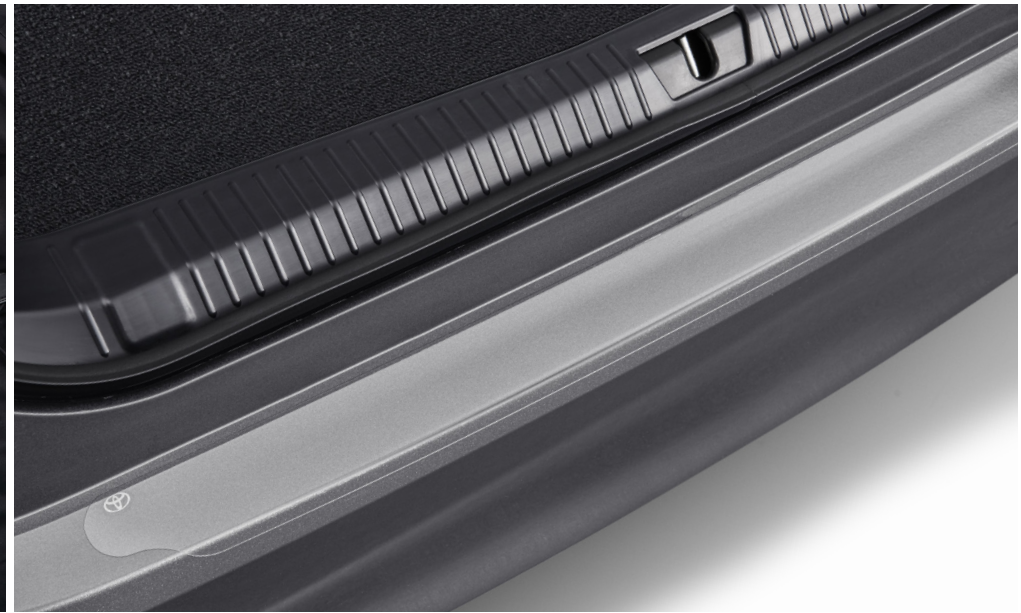

Personalize and protect your driving experience.

toyota.com/accessories

Paint Protection Film¹

Genuine Toyota paint protection film helps protect the paint finish from chips and scratches.

- Multiple film layers of durable, nearly invisible urethane help provide protection and resist discoloration
- Designed for specific sections of the vehicle that are most prone to chipping
- Available in a kit for hood, fenders, mirror backs, door cups and for the front bumper (each set sold separately)

A close-up photograph of a dark-colored car door. A sleek, horizontal body side molding strip is attached to the door, extending from the front edge towards the rear. The molding is color-matched to the car's exterior paint. The door handle and a portion of the side mirror are visible on the left side of the frame.