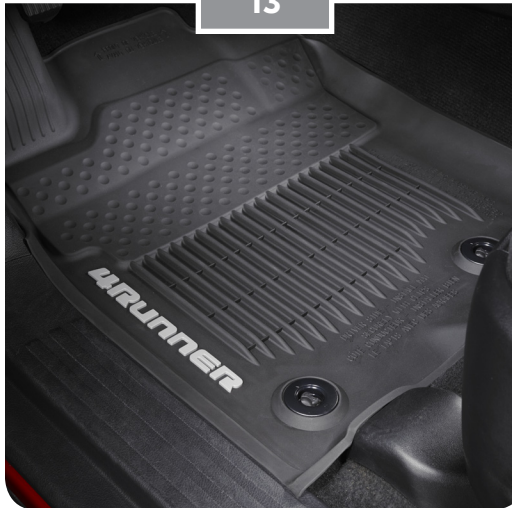

INTERIOR

13

Personalize your 4Runner's interior and keep things tidy and organized with our collection of interior accessories. They are the only 4Runner accessories that meet or exceed the uncompromising quality standards set by Toyota.