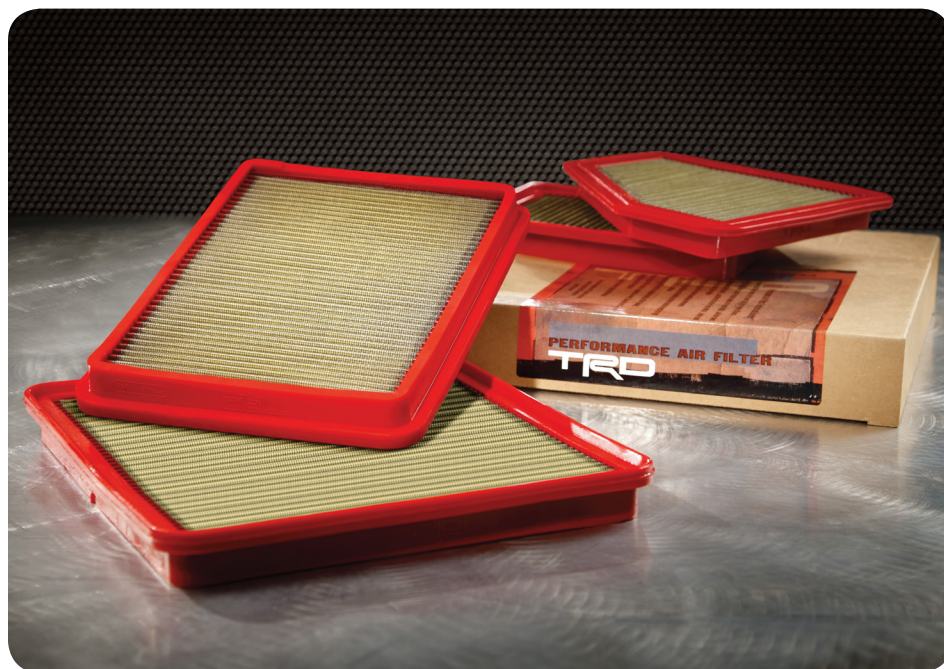

TRD 17-IN. ALLOY WHEELS—MATTE GRAY

TRD 17-IN. ALLOY WHEELS—MATTE BLACK

TRD AIR FILTER

For optimal engine protection and performance, the TRD air filter offers superb filtration and enhanced airflow.

- Four-ply filter element features durable, epoxy-coated mesh enclosure and elastomeric seal to help optimize a precise, leak-free fit.