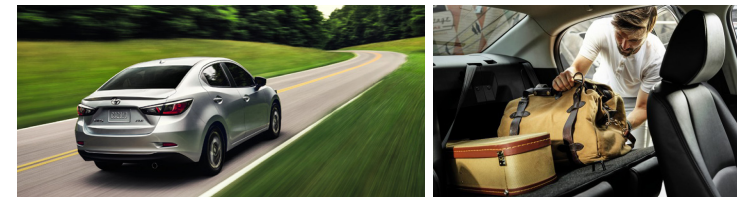

Enhance interior capability and convenience.

toyota.com/accessories