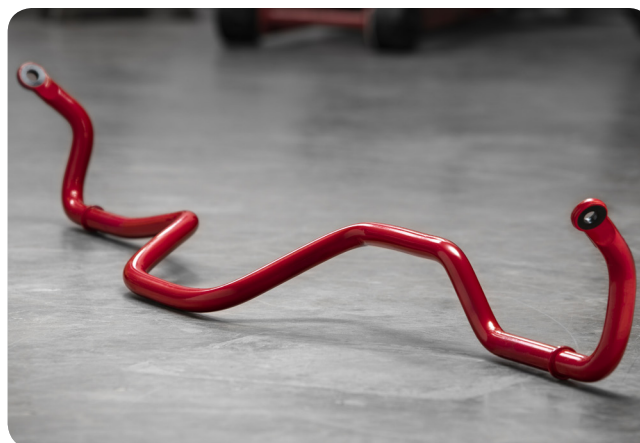

TRD SWAY BARS

Enhanced control, less drama. Sway bars give your Tundra flatter cornering and less under steer during maneuvering, helping deliver greater handling overall.

- Helps preserve the secure handling of the original steering and suspension system
- High-quality spring steel helps ensure strength, stiffness and durability
- Durable, gloss-red powder coat finish resists corrosion and helps protect against damage
- Simple, bolt-on installation, with no modifications required: all hardware included

REAR

FRONT