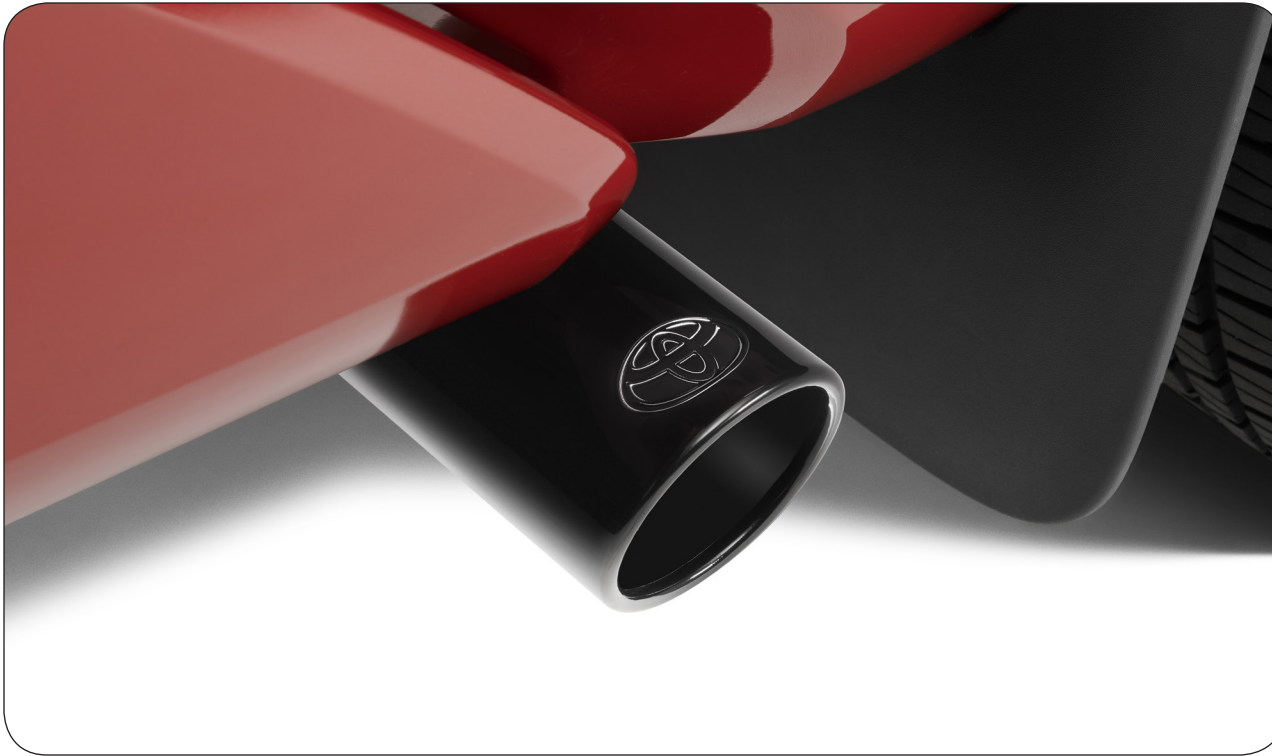

EXTERIOR ACCESSORIES

toyota.com/accessories