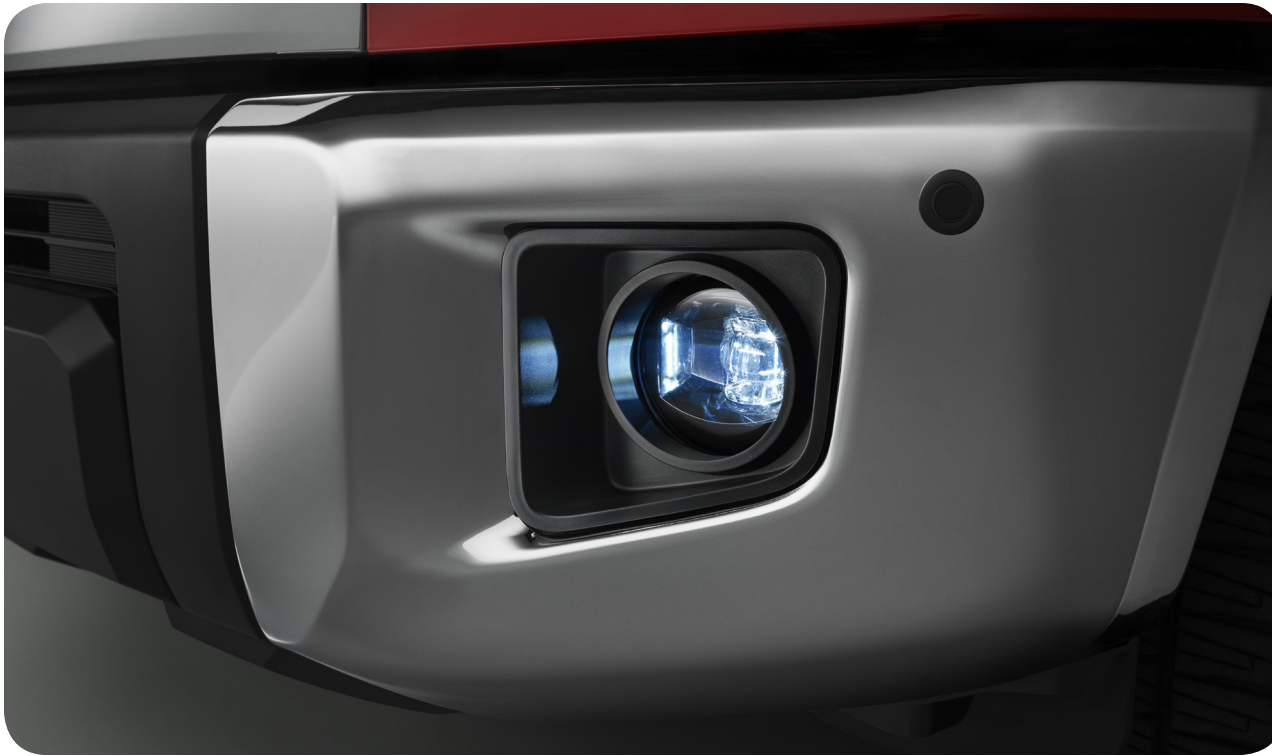

EXTERIOR ACCESSORIES

toyota.com/accessories