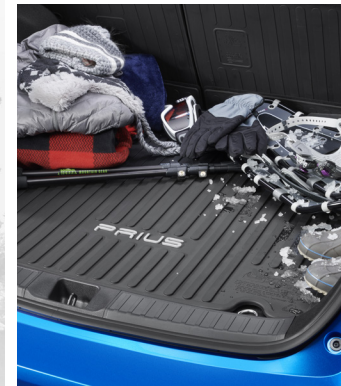

## Express yourself with Genuine Toyota Accessories.

We made your Prius sporty and fun to drive. And now you can enhance that sporty feeling with Genuine Toyota Accessories. They're the only accessories exclusively designed and manufactured by Toyota so you can enjoy more style, comfort, convenience and protection.