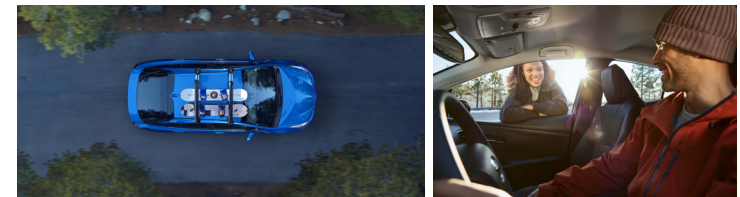

Accessories designed around the way you live.

toyota.com/accessories