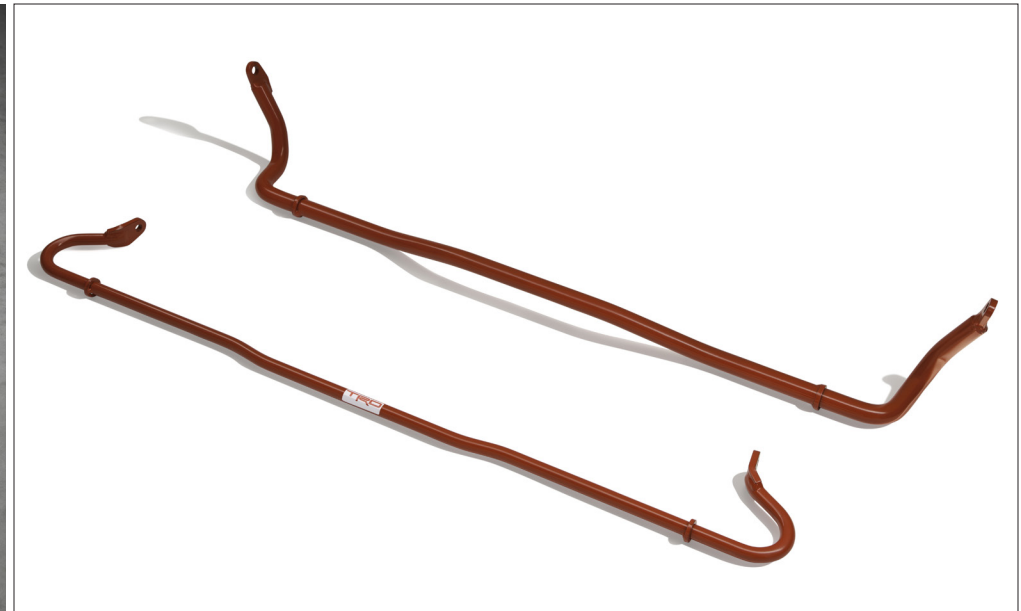

TRD Sway Bar Kit

Burnish the legendary handling abilities of your 86. The TRD sway bar kit helps strengthen the structure, while providing enhanced steadiness during cornering with reduced body lean and front wheel slip, along with a flatter stance.

- Finished with durable, gloss-red powder coat, which resists corrosion while enhancing appearance and durability
- Constructed of high-quality spring steel
- No added weight or harshness
- Simple, bolt-on installation with no vehicle modifications required