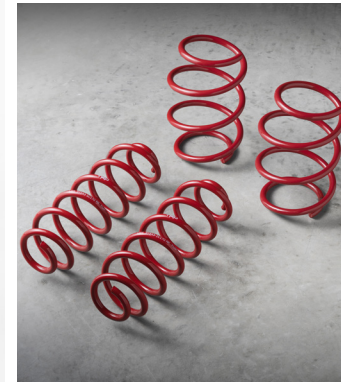

ACCESSORIES

2020 86

Genuine Toyota Accessories: No boundaries.

Personalize your performance.

Maximize your driving exhilaration—make it personal, with Genuine Toyota Accessories. Built without compromise to Toyota's exacting standards for quality, fit and finish, they are the only accessories designed and manufactured by Toyota engineers.